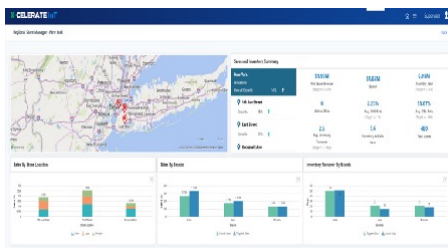

Drive Edge-to-Cloud Transformation

Winning with IOT!

Custom Workshop and Pilot Investment Opportunity

Go beyond simple data exchange to building intelligent environments that model your vision.

Xoriant's **X-CELERATE IoT** solution helps you rapidly deploy an end-to-end IoT solution that solves your specific business challenges, driving efficiency and increasing productivity with Azure IoT.

Build a secure, scalable and compliant IOT environment leveraging Azure IoT and accelerate time to market.

Xoriant and Microsoft make 'insights at your fingertips' a reality, with hyper customized architecture and intuitive user experience.

IOT for Retail

Understand customer behavior, in real time with cognitive video analysis, integrated with your ERP data to create better customer experiences.