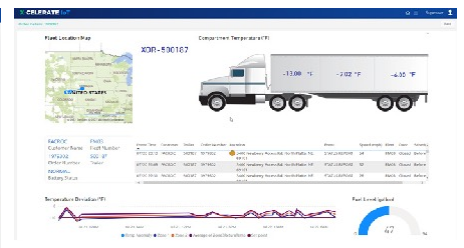

IOT for Retail

Understand customer behavior, in real time with cognitive video analysis, integrated with your ERP data to create better customer experiences.

IOT for Manufacturing

Achieve smart manufacturing by correlating data from multiple machines, sensors, and systems to better understand and correct quality problems.

IOT for Supply Chain

Integrate data from sensors and enterprise systems to monitor your supply chain metrics including temperature, location, and damage monitoring to predict disruptions.

1 **Free Ideation Session** to understand what is possible within your industry, and to qualify for Step-2