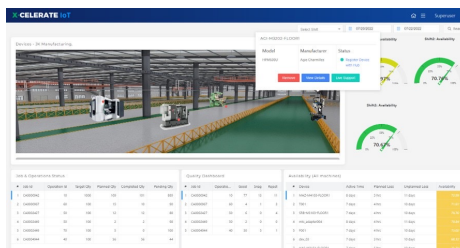

IOT for Retail

Understand customer behavior, in real time with cognitive video analysis, integrated with your ERP data to create better customer experiences.

IOT for Manufacturing

Achieve smart manufacturing by correlating data from multiple machines, sensors, and systems to better understand and correct quality problems.

IOT for Supply Chain

Integrate data from sensors and enterprise systems to monitor your supply chain metrics including temperature, location, and damage monitoring to predict disruptions.

1 **Free Ideation Session** to understand what is possible within your industry, and to qualify for Step-2

Proof of Concept in Weeks using your devices and data, quickly scalable to production

User friendly visualizations of critical metrics including equipment status, KPIs and equipment status

Utilize machine learning to analyze data, spot key trends, and make data-driven predictions / forecasts